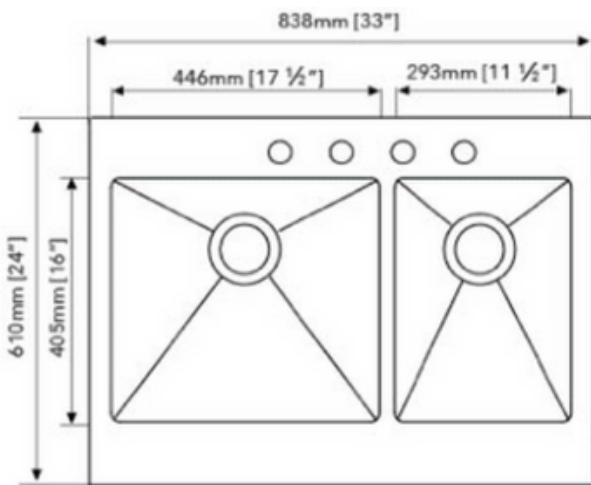

STAINLESS STEEL SINK

SPECIAL ORDER

MODEL: SS-112-20-3323A2

DEPTH	GAUGE
7.2"	18

- Square 10 Degree Radius Dual Bowl Sink
- Dimensions: 33"x24"
- Material: SS304
- Finish: Brushed

Undercoated and Sound Pads

3-1/2" Drain Opening